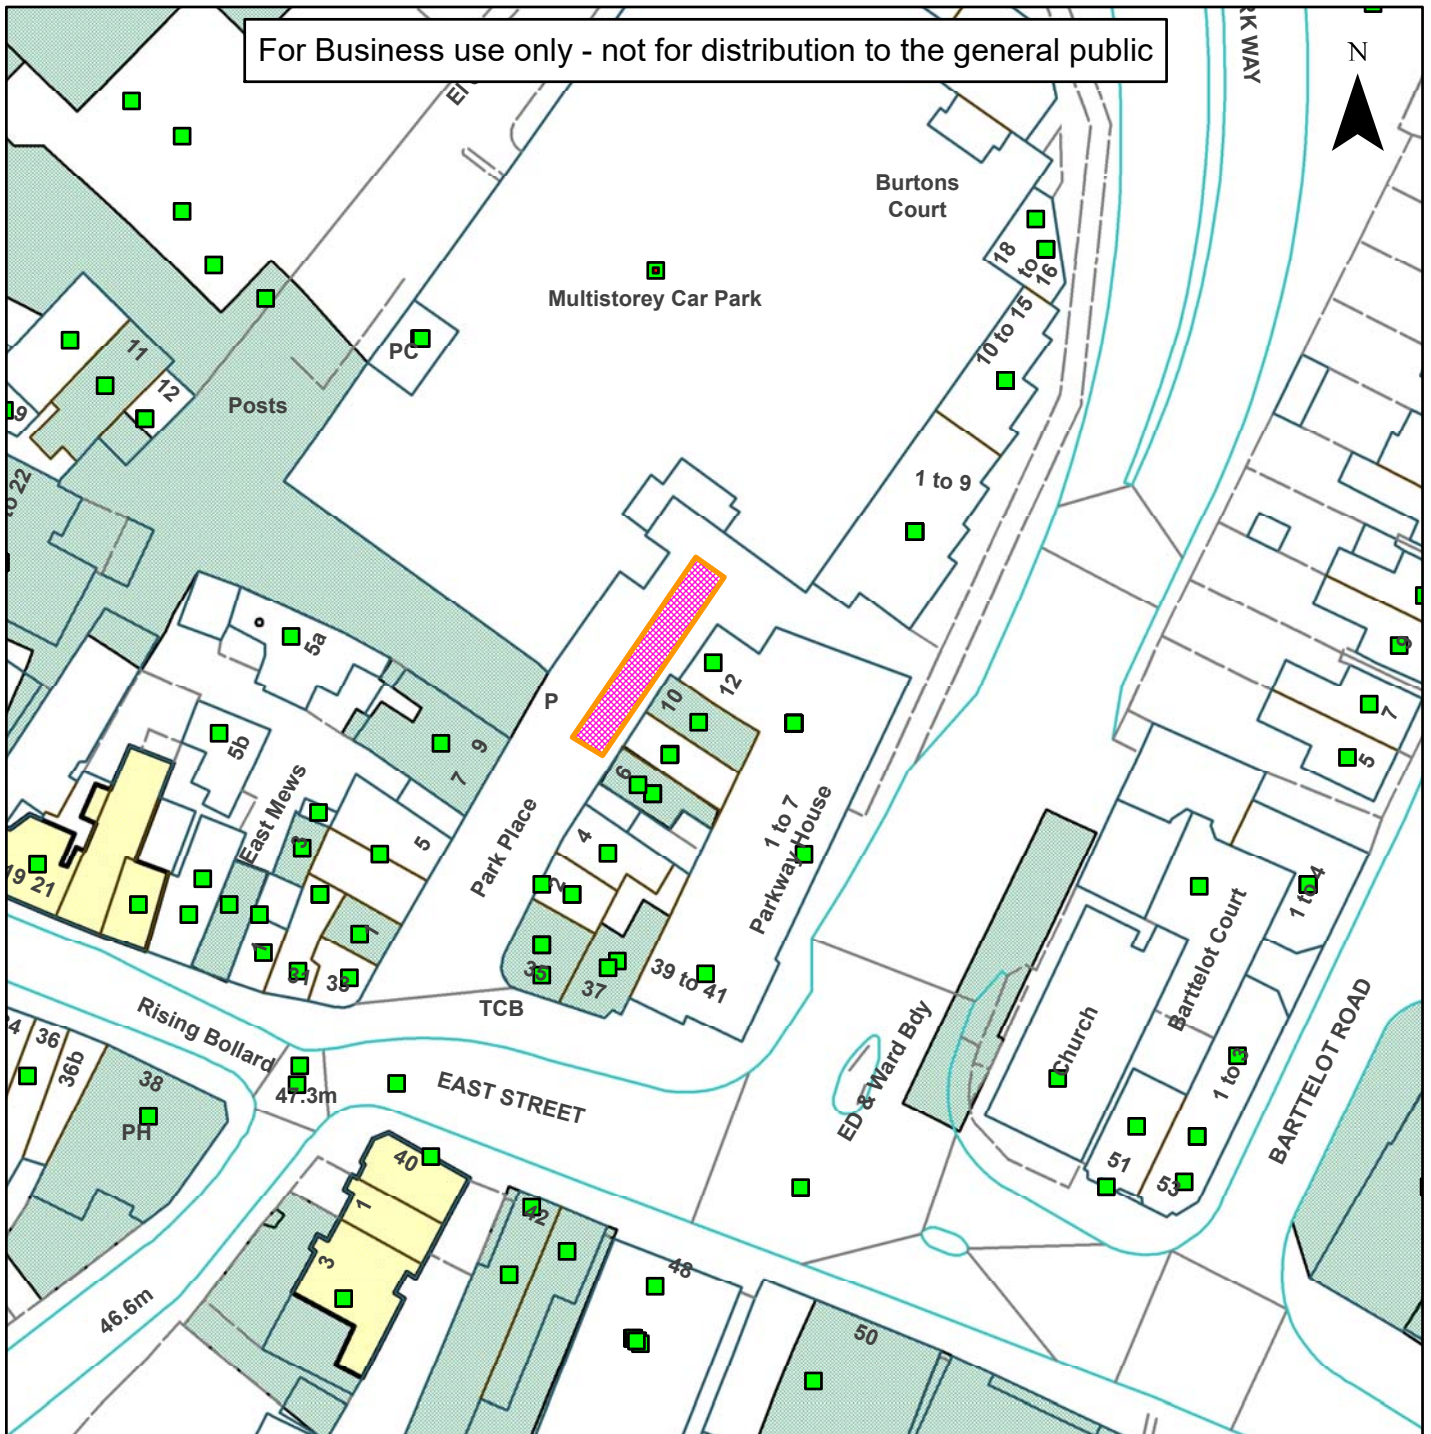

Not Set

For Business use only - not for distribution to the general public

Scale: 1:750

Reproduced from the Ordnance Survey map with permission of the Controller of Her Majesty's Stationery Office © Crown Copyright 2012.

Unauthorised reproduction infringes Crown Copyright and may lead to prosecution or civil proceedings.

Organisation	Horsham District Council
Department	
Comments	Not Set
Date	21/06/2018
MSA Number	100023865